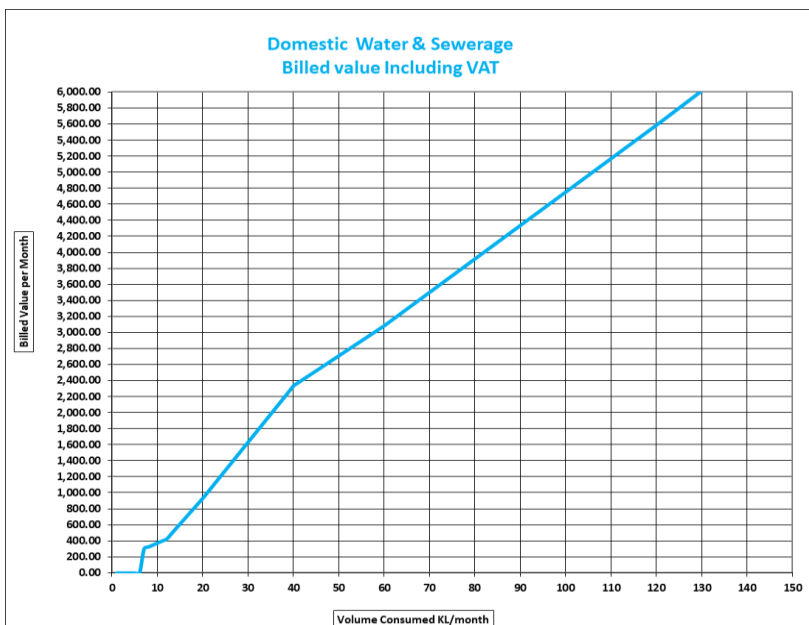

6 kl up to 12 kl

12 kl up to 20 kl

20 kl up to 40 kl

40 kl up to 60 kl

60 kl up to 120 kl

Over 120 kl

Incl. VAT	
R	138,64
R	-
R	12,35
R	30,47
R	33,26
R	37,44
R	41,68
R	42,80

SANITATION TARIFFS

Fixed charge for consumption exceeding 6
Kl/month

Variable charge per Kiloliter

up to 6 kl

6 kl up to 12 kl

12 kl up to 20 kl

20 kl up to 40 kl

Over 40 kl

Incl. VAT	
R	138,64
R	-
R	12,35
R	33,36
R	36,80
R	-

The graph below indicates what your total bill value will be at various levels of usage

To report service disruptions the following
number is available 24 hours per day

013 752 6839